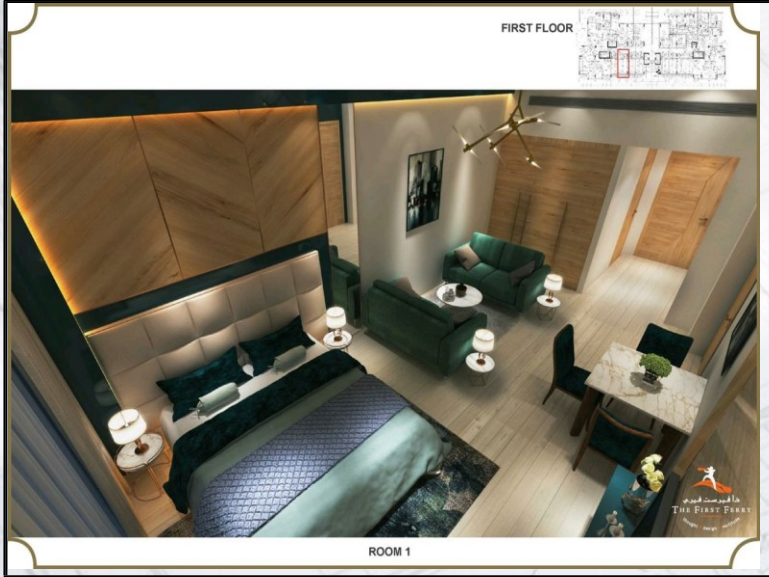

The background is a light gray architectural floor plan with technical details. It includes lines, circles, and text such as 'SLOPE', '1.10', and '3.15'. The plan is overlaid with a grid pattern.

Living Room