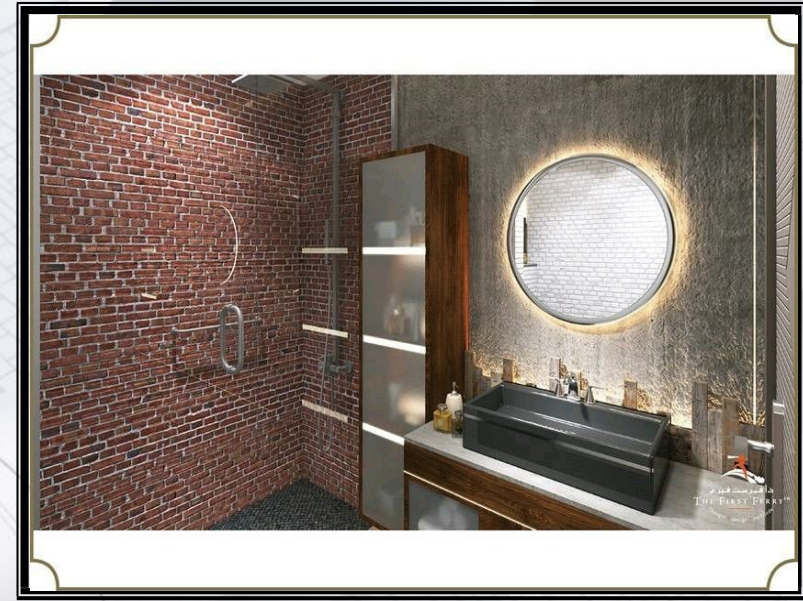

The background is a light gray architectural floor plan with technical details. It includes lines, circles, and text such as 'SLOPE', '1.10', and '3.15'. The plan is overlaid with a grid pattern.

Living Room